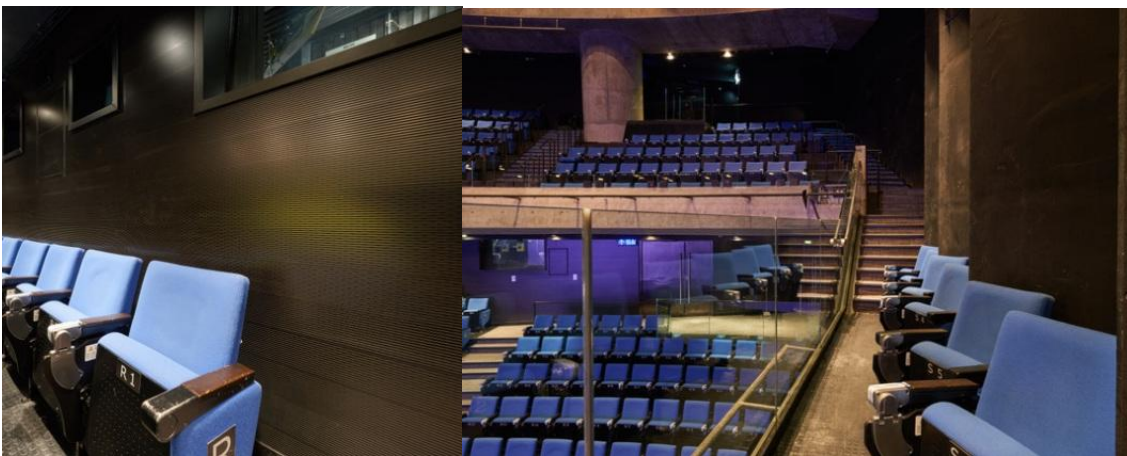

舞台及觀眾席設備全面提升

- Y 綜藝館舞台地板、地面地氈、後台地板及樓梯燈已經全面更新。
- 觀眾席部分牆身提升至專業級槽孔式吸音板。
- 樓座及輪椅空間的欄杆升級至高透光度安全玻璃，進一步提昇觀眾體驗。