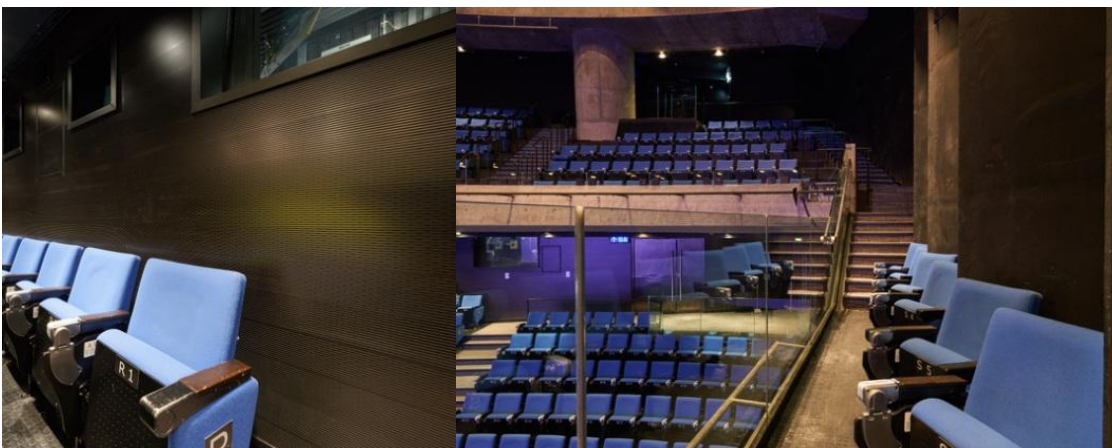

Stage and auditorium equipment upgrade

- Y Theatre stage floor including the backstage and the acting area has been replaced. All the carpet and steps lights were replaced.
- Professional grooved acoustic panels were installed on the wall of auditorium.
- The original metal barriers located on the first row of balcony seats and wheel chair spaces were replaced with transparent safety glass panels.